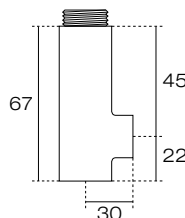

## DIMENSIONS RADIATORS

To ensure correct operation of the radiator, a maximum width of 1000 mm is recommended; for greater widths contact our Technical Department.

**Kit RE**

Codice Code	Finitura Finish
MREB	Bianco/White
MREC	Cromo/Chrome

**Copricavo**  
(altezza 50 mm).  
**Cable cover**  
(height 50 mm).

Codice Code	Bianco White	Cromo Chrome	Colorato Coloured
COC			

**Telecomando**  
Permette di gestire il funzionamento del kit CD (dimensioni 109x52x22 mm).  
**Remote control**  
It permits to control the working of kit CD (dimensions 109x52x22 mm).

**TUBE0651 / TUBE0652**  
Valvola e detettore per funzionamento misto.  
Valve and holder for mixed version.

VALVOLAME / VALVES (p. 110)

Interasse invariato.  
Unchanged pipe centre.

**Raccordo a T  
T connection**

Codice Code	Finitura Finish
RATB	Bianco/White
RATC	Cromo/Chrome

L'interasse si riduce di 150 mm.  
(per valvole e detettori a catalogo)  
Pipe centre is reduced by 150 mm.  
(for valves and holders in catalogue)