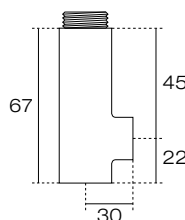

## DIMENSIONS RADIATORS

To ensure correct operation of the radiator, a maximum width of 1000 mm is recommended; for greater widths contact our Technical Department.

**Kit RE**

Codice Code	Finitura Finish
MREB	Bianco/White
MREC	Cromo/Chrome

**Copricavo**  
(altezza 50 mm).  
**Cable cover**  
(height 50 mm).

Codice Code	Bianco White	Cromo Chrome	Colorato Coloured
COC			

**Telecomando**  
Permette di gestire il  
funzionamento del kit CD  
(dimensioni 109x52x22 mm).  
**Remote control**  
It permits to control the  
working of kit CD  
(dimensions 109x52x22 mm).

**TUBE0651 / TUBE0652**  
Valvola e detentore per  
funzionamento misto.  
Valve and holder for  
mixed version.

VALVOLAME / VALVES (p. 110)

Interasse invariato.  
Unchanged pipe centre.

**Raccordo a T  
T connection**

Codice Code	Finitura Finish
RATB	Bianco/White
RATC	Cromo/Chrome

L'interasse si riduce di 150 mm.  
(per valvole e detentori  
a catalogo)  
Pipe centre is reduced by 150 mm.  
(for valves and holders in catalogue)